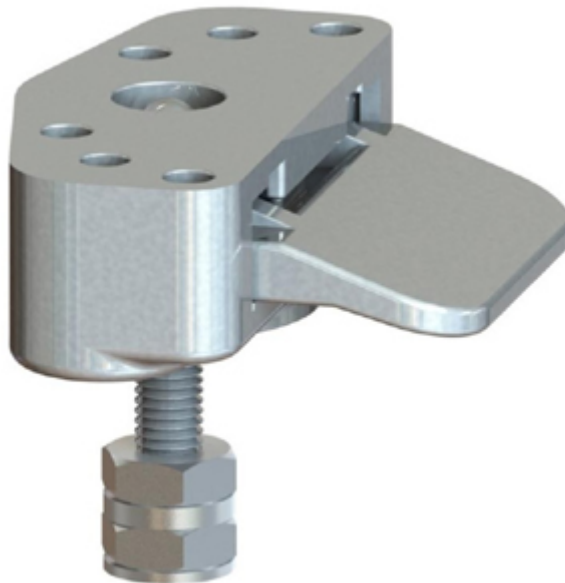

FOR IMMEDIATE RELEASE  
May 9, 2022  
Contact: Dana Koman  
1+305.652.8566  
[DKoman@tacometals.com](mailto:DKoman@tacometals.com)

**New From TACO Marine®**  
**Low Profile Concealed Stainless Sundeck Latch**

MIRAMAR, FLORIDA (USA) – A new low profile, concealed, stainless steel sundeck latch is now available to boat builders from TACO Marine®.

Manufactured entirely from 316L stainless, the new latch (F16-0339POL-1) features a 2-3/4" long locking pin and is perfect for an array of applications, including engine hatches, access panels, cabinet doors, dock boxes and folding seats. Its non-slip grip ensures a secure lift and comes with an adjustable anchoring stud.

For more information, visit <https://tacomarine.com/hinges-latches-specialty-hinges-latches-f16-0339pol-1> or contact your TACO sales or customer service representative.

TACO Marine®, a division of TACO Metals®, LLC, designs, manufactures and distributes a wide range of products, including rub rail, sport fishing and outrigger systems, boat shade, canvas and tower components, helm chairs and pedestals, and specialty hardware. For more information, visit <https://tacomarine.com> or call 1+305.652.8566.