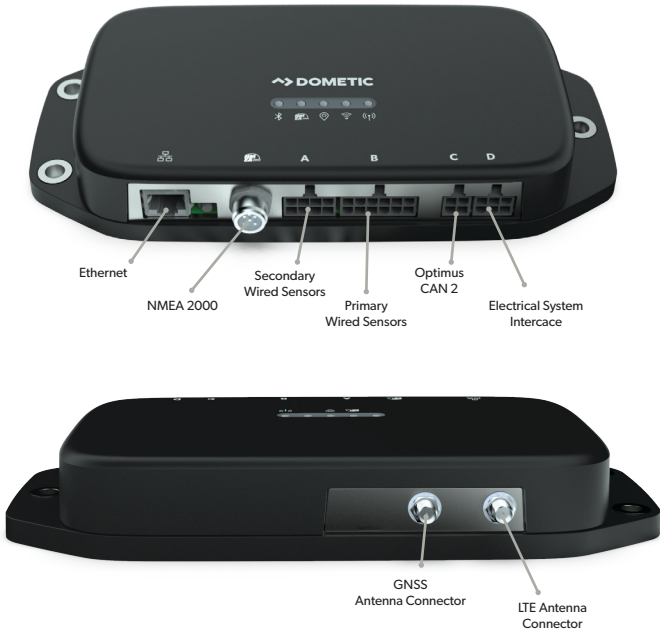

# MARINE GATEWAY

Connect, monitor and control multiple digital systems with the Dometic Marine Gateway. Marine Gateway allows for LTE, WI-FI, and BLE connectivity and provides IoT modem functionality.

## SECURITY

Remote GPS Tracking & Engine  
Theft Sensor

Mobile living made easy.

 **DOMETIC** **OUTDOOR**

# STAY CONNECTED

FEATURES	BENEFITS
<b>Global Connectivity</b>	Stay connected to your boat via LTE or WIFI network for trip planning
<b>Local Connectivity</b>	Bluetooth connection for faster response time while on your boat
<b>Security</b>	Peace of mind with GPS tracking and engine theft sensor
<b>IoT Modem</b>	Integrated in the gateway
<b>NMEA 2000 Certified</b>	Compatible with third party devices
<b>Convenient Installation</b>	Can be mounted anywhere when used with external GNSS & LTE antennas
<b>Global Roaming LTE</b>	Stay connected in more locations around the world
<b>Built in GPS</b>	GNSS receiver provides geolocation data to system
<b>Dometic Cloud</b>	Monitor your boat from anywhere in the world
<b>Energy Efficient</b>	Low power draw

## MOBILE APP

- Provides outboard engine security with built-in engine wire loop
- Simple alert control: When you want them and how you want them
- Simple tile organization
  - Swipe on a tile for quick devices overview
  - Press on a tile for detail device view and control
- Seamless integration with Dometic DCM digital switching