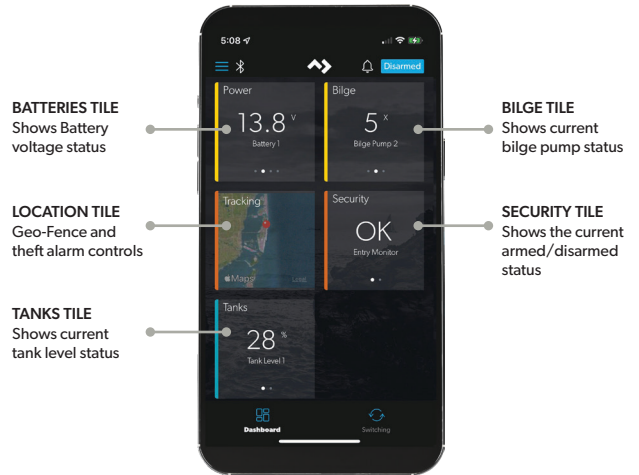

# STAY CONNECTED

FEATURES	BENEFITS
<b>Global Connectivity</b>	Stay connected to your boat via LTE or WIFI network for trip planning
<b>Local Connectivity</b>	Bluetooth connection for faster response time while on your boat
<b>Security</b>	Peace of mind with GPS tracking and engine theft sensor
<b>IoT Modem</b>	Integrated in the gateway
<b>NMEA 2000 Certified</b>	Compatible with third party devices
<b>Convenient Installation</b>	Can be mounted anywhere when used with external GNSS & LTE antennas
<b>Global Roaming LTE</b>	Stay connected in more locations around the world
<b>Built in GPS</b>	GNSS receiver provides geolocation data to system
<b>Dometic Cloud</b>	Monitor your boat from anywhere in the world
<b>Energy Efficient</b>	Low power draw

## MOBILE APP

- Provides outboard engine security with built-in engine wire loop
- Simple alert control: When you want them and how you want them
- Simple tile organization
  - Swipe on a tile for quick devices overview
  - Press on a tile for detail device view and control
- Seamless integration with Dometic DCM digital switching

## CONNECTIVITY OPTIONS

**DOMETIC SYNC**  
On the Boat via Bluetooth

Monitor and control all connected devices on the boat

**FREE**

**DOMETIC CLOUD**  
ON or OFF the Boat via Internet

Monitor and control all connected devices on and off the boat