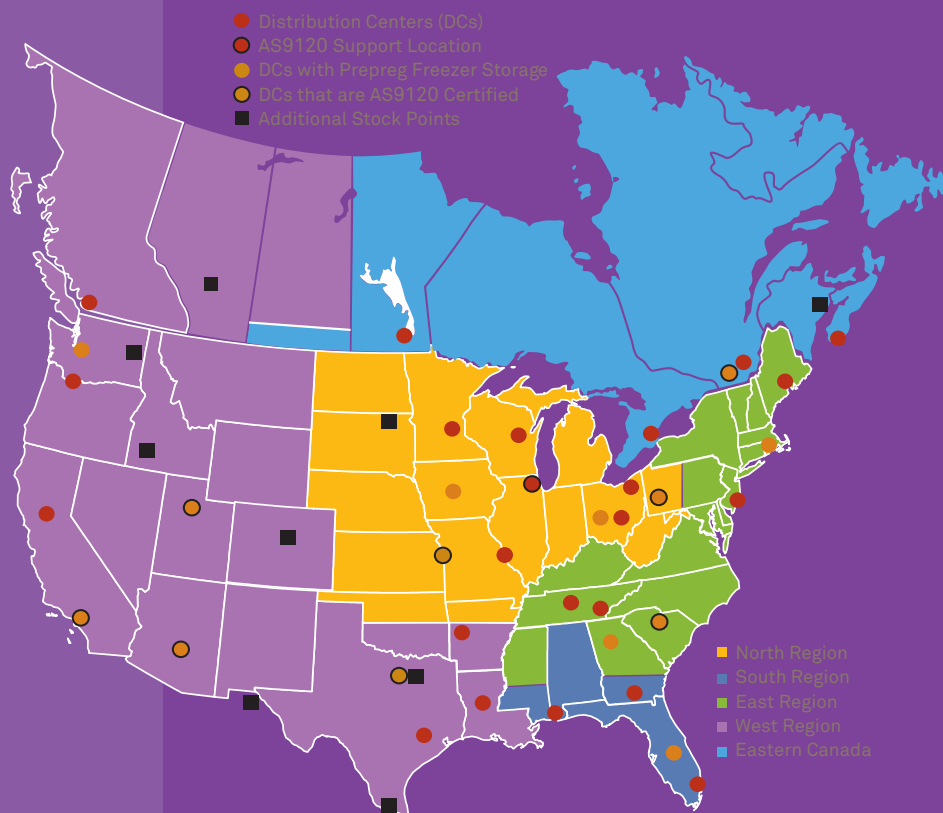

Closed Molding

- Aerovac
- Closed Mold Alliance Programs
- CompoFlex®
- Flow Media
- Light RTM Tooling

Equipment & Parts

- BriskHeat®
- LaminaHeat PowerFilm & PowerFabric
- LaminaHeat Controllers
- MVP Injection Pumps
- Spray Equipment

Process Consumables

- Brushes
- Buffing Pads
- Dust Masks
- Latex Gloves
- Polishing Compounds
- Respirators
- Rollers
- Safety Clothing
- Sand Paper
- Tapes
- Tools

Vacuum Infusion Process Materials

- Aerovac Bagging Film
- Aerovac Release Film
- Aerovac Release Fabrics / Peel Plies
- Aerovac Breather Fabrics
- Aerovac Sealant Tapes
- Pressure Sensitive Tapes
- Vacuum Hoses, Valves and Fittings

Innovative. Dependable. Results. That's the Power of Composites One.

Composites One is an AS9120 certified supplier that provides a unique partnership to Aerospace composite part manufacturers by significantly reducing lead-times for critical raw materials and process consumables. With easy and localized access to a wide material selection like prepreg and vacuum consumables, local frozen storage and delivery, and a team of technical support specialists, our Aerospace customers experience an enhanced level of dependability and responsiveness that provides avenues to efficiently solve problems and grow their business.

That's how we deliver on our promise of Innovation, Dependability and Results to improve your composites manufacturing processes.

Call 800-621-8003 for a location near you or visit compositesone.com/advancedcomposites.